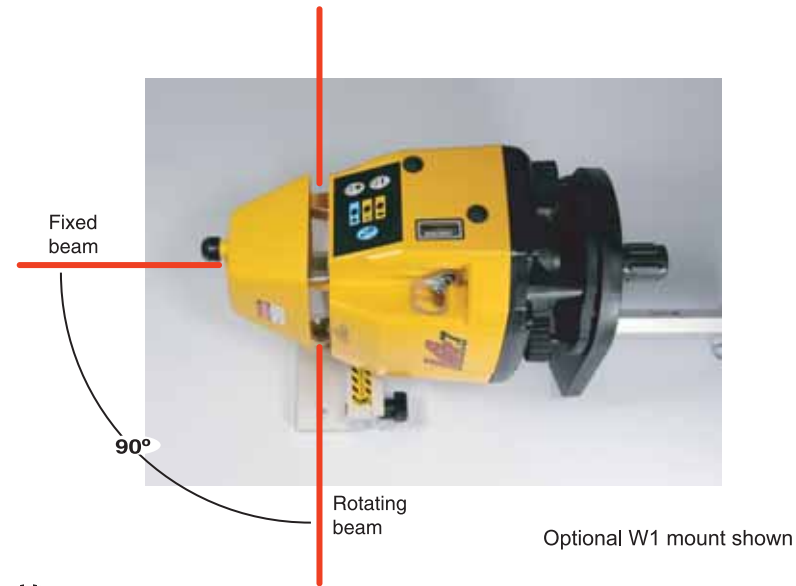

## Much more than just a level

Both **L4.7** models have vertical capability, allowing far more flexibility than level-only lasers. Useful for layout work, plumbing wall panels, aligning bolts or grout pads and much more. In addition, the **L4.7 MAGNUM** lets you turn 90° intersections using its plumb spot, when in vertical mode. The plumb spot also provides a very accurate reference for transferring points from floor to ceiling, aligning columns, elevator shafts and high-rise building vertical control.

- 7 arc sec. accuracy
- 1500' diameter (460m)
- Vertical capability
- Rugged, field proven

- 7 arc sec. accuracy
- 2000' diameter (610m)
- Vertical & plumb beam
- High visibility beam